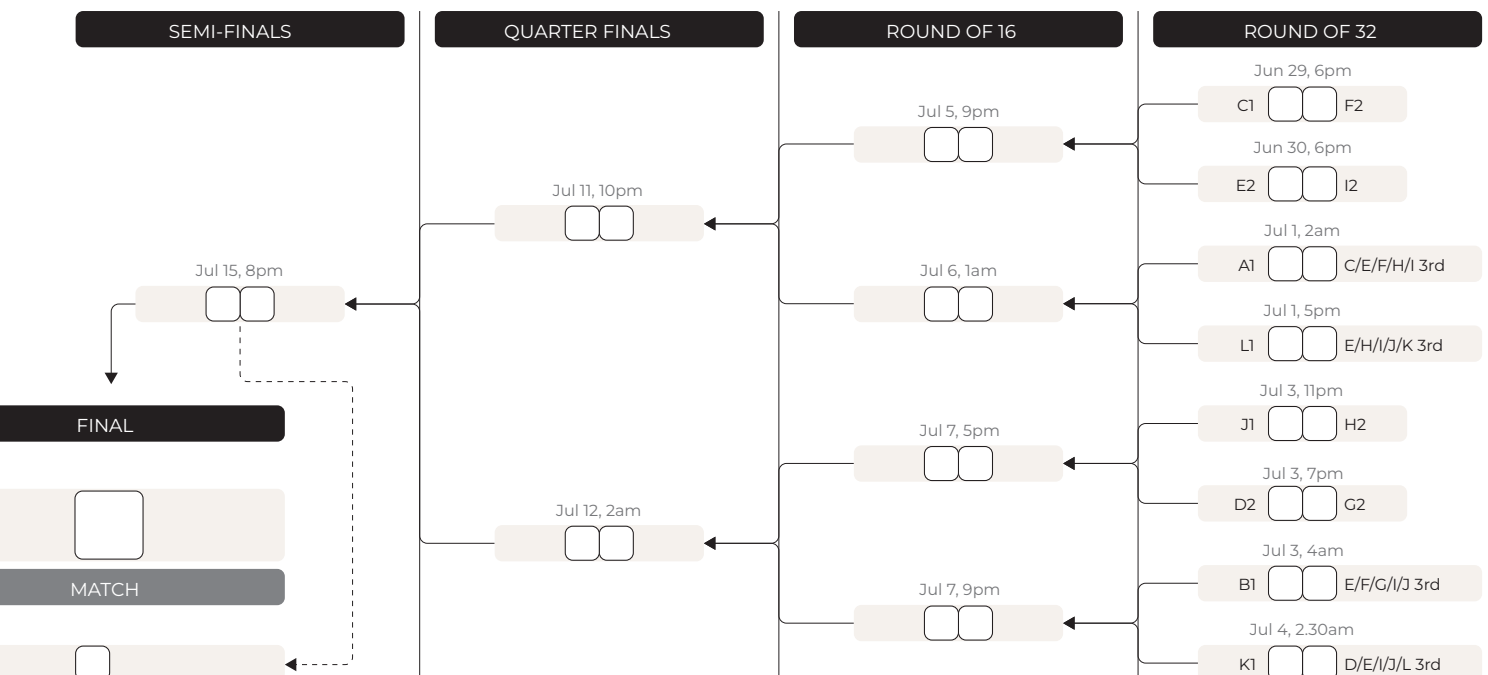

## KNOCKOUT STAGES (FILL IN THE SCORES FROM EACH MATCH)

Find out more about how Whizz Kidz supports young wheelchair users at [whizz-kidz.org.uk](http://whizz-kidz.org.uk)

<b>Group G</b> Belgium Egypt Iran New Zealand	<b>Group H</b> Spain Cape Verde Saudi Arabia Uruguay	<b>Group I</b> France Senegal Iraq Norway	<b>Group J</b> Argentina Algeria Austria Jordan	<b>Group K</b> Portugal DR Congo Uzbekistan Colombia	<b>Group L</b> England Croatia Ghana Panama
---	--	---	---	--	---

**GROUP STANDINGS (FILL IN THE STANDINGS AFTER THE LAST GROUP GAME)**

G1	H1	I1	J1	K1	L1
G2	H2	I2	J2	K2	L2
G3	H3	I3	J3	K3	L3
G4	H4	I4	J4	K4	L4

**KNOCKOUT STAGES (FILL IN THE SCORES FROM EACH MATCH)**