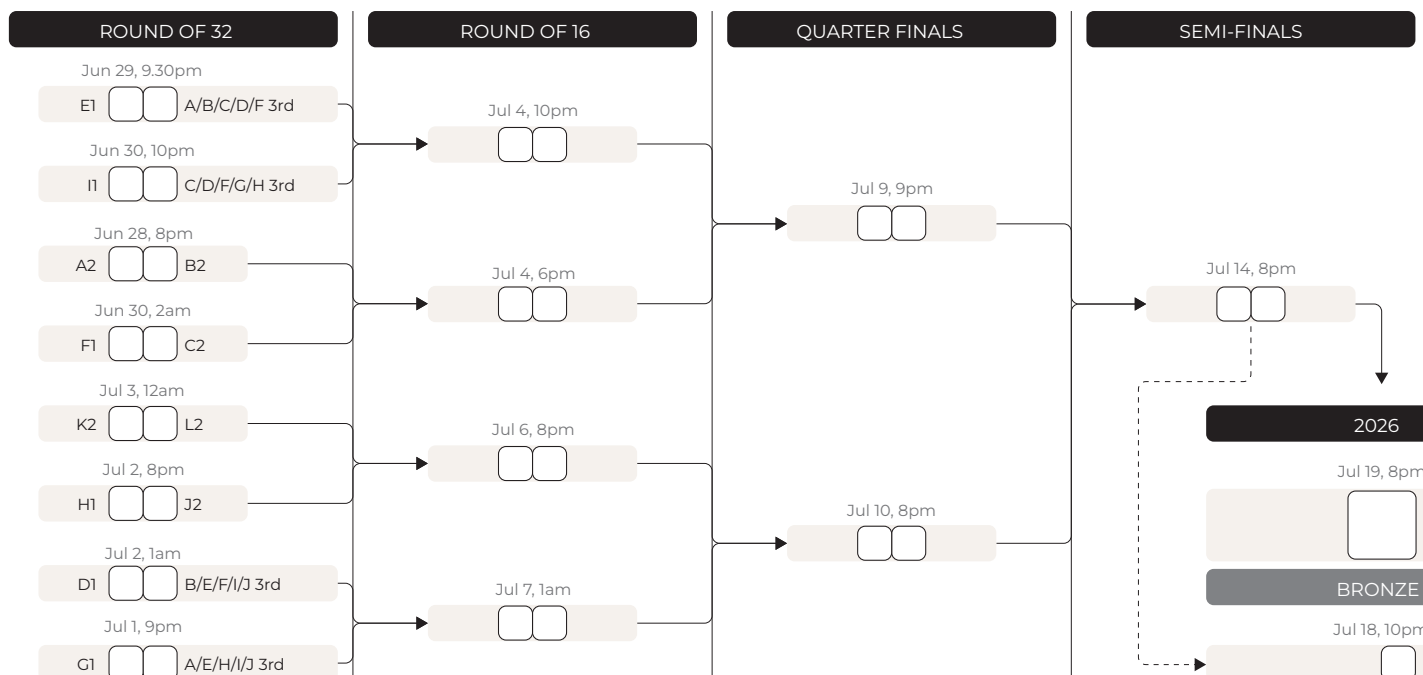

World Cup 2026

Group A Mexico South Africa South Korea Czech Rep.	Group B Canada Bosnia-Herzeg. Qatar Switzerland	Group C Brazil Morocco Haiti Scotland	Group D United States Paraguay Australia Turkey	Group E Germany Curaçao Côte D'Ivoire Ecuador	Group F Netherlands Japan Sweden Tunisia

GROUP FIXTURES (FILL IN THE SCORES FROM EACH MATCH)

Jun 11, 8pm MEX ____ ____ RSA	Jun 12, 8pm CAN ____ ____ BIH	Jun 13, 11pm BRA ____ ____ MAR	Jun 13, 2am USA ____ ____ PAR	Jun 14, 6pm GER ____ ____ CUW	Jun 14, 9pm NED ____ ____ JPN
Jun 12, 3am KOR ____ ____ CZE	Jun 13, 8pm QAT ____ ____ SUI	Jun 14, 2am HAI ____ ____ SCO	Jun 14, 5am AUS ____ ____ TUR	Jun 15, 12am CIV ____ ____ ECU	Jun 15, 3am SWE ____ ____ TUN
Jun 18, 5pm CZE ____ ____ RSA	Jun 18, 8pm SUI ____ ____ BIH	Jun 19, 11pm SCO ____ ____ MAR	Jun 19, 8pm USA ____ ____ AUS	Jun 20, 9pm GER ____ ____ CIV	Jun 20, 6pm NED ____ ____ SWE
Jun 19, 2am MEX ____ ____ KOR	Jun 18, 11pm CAN ____ ____ QAT	Jun 20, 1:30am BRA ____ ____ HAI	Jun 20, 4am TUR ____ ____ PAR	Jun 21, 1am ECU ____ ____ CUW	Jun 21, 5am TUN ____ ____ JPN
Jun 25, 2am RSA ____ ____ KOR	Jun 24, 8pm SUI ____ ____ CAN	Jun 24, 11pm MAR ____ ____ HAI	Jun 26, 3am TUR ____ ____ USA	Jun 25, 9pm CUW ____ ____ CIV	Jun 26, 12am JPN ____ ____ SWE
Jun 25, 2am CZE ____ ____ MEX	Jun 24, 8pm BHI ____ ____ QAT	Jun 24, 11pm SCO ____ ____ BRA	Jun 26, 3am PAR ____ ____ AUS	Jun 25, 9pm ECU ____ ____ GER	Jun 26, 12am TUN ____ ____ NED

GROUP STANDINGS (FILL IN THE STANDINGS AFTER THE LAST GROUP GAME)

A1	B1	C1	D1	E1	F1
A2	B2	C2	D2	E2	F2
A3	B3	C3	D3	E3	F3
A4	B4	C4	D4	E4	F4

KNOCKOUT STAGES (FILL IN THE SCORES FROM EACH MATCH)